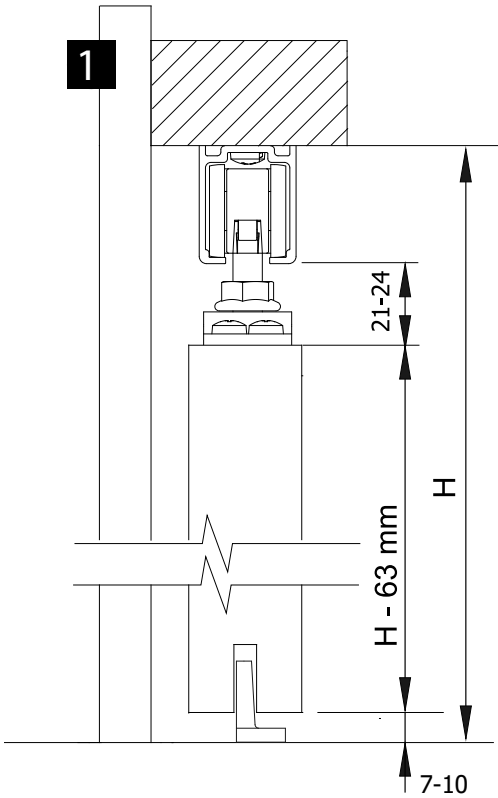

x2*

x1*

x1

A x22*

B x2*

80
KG

* Pour la ref. SU1103 multiplier les quantités par 2 - For the Item Nr. SU1103 multiply the quantities by 2

SLID'UP
BY MANTION

x1*

x1

A x22*

B x2*

176
lbs

* For the Item Nr. SU1103 multiply the quantities by 2